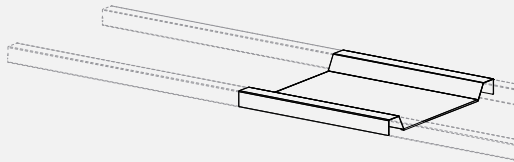

TABLES

ITEM	VARIANTS	DIMENSIONS LxDxH (mm)
D5510	NR	1800 x 800 x 1050
D5512	NR	2000 x 1250 x 1050

Finishes

BLACK

OAK

NR

STRUCTURE

TOP

FINISH VARIANT

The SMART can be combined with the bookcases of the ESSENZA, CANONE and VANIGLIA series.

ACCESSORIES

BAG TRAY in sheet metal, black.

ITEM	DIMENSIONS LxDxH (mm)
D5514N	500 x 500 x 45

BAG HOOK in sheet metal, black.

ITEM	DIMENSIONS LxDxH (mm)
D5515N	45 x 68 x 62

Item
D2423PPA

GIN TONIC STOOL

Fixed bar stool.
Polypropylene seat.
Structure in epoxy powder coated metal rod anthracite colour.

DIMENSIONS
LxDxH (mm)
540 x 490 x 800/910